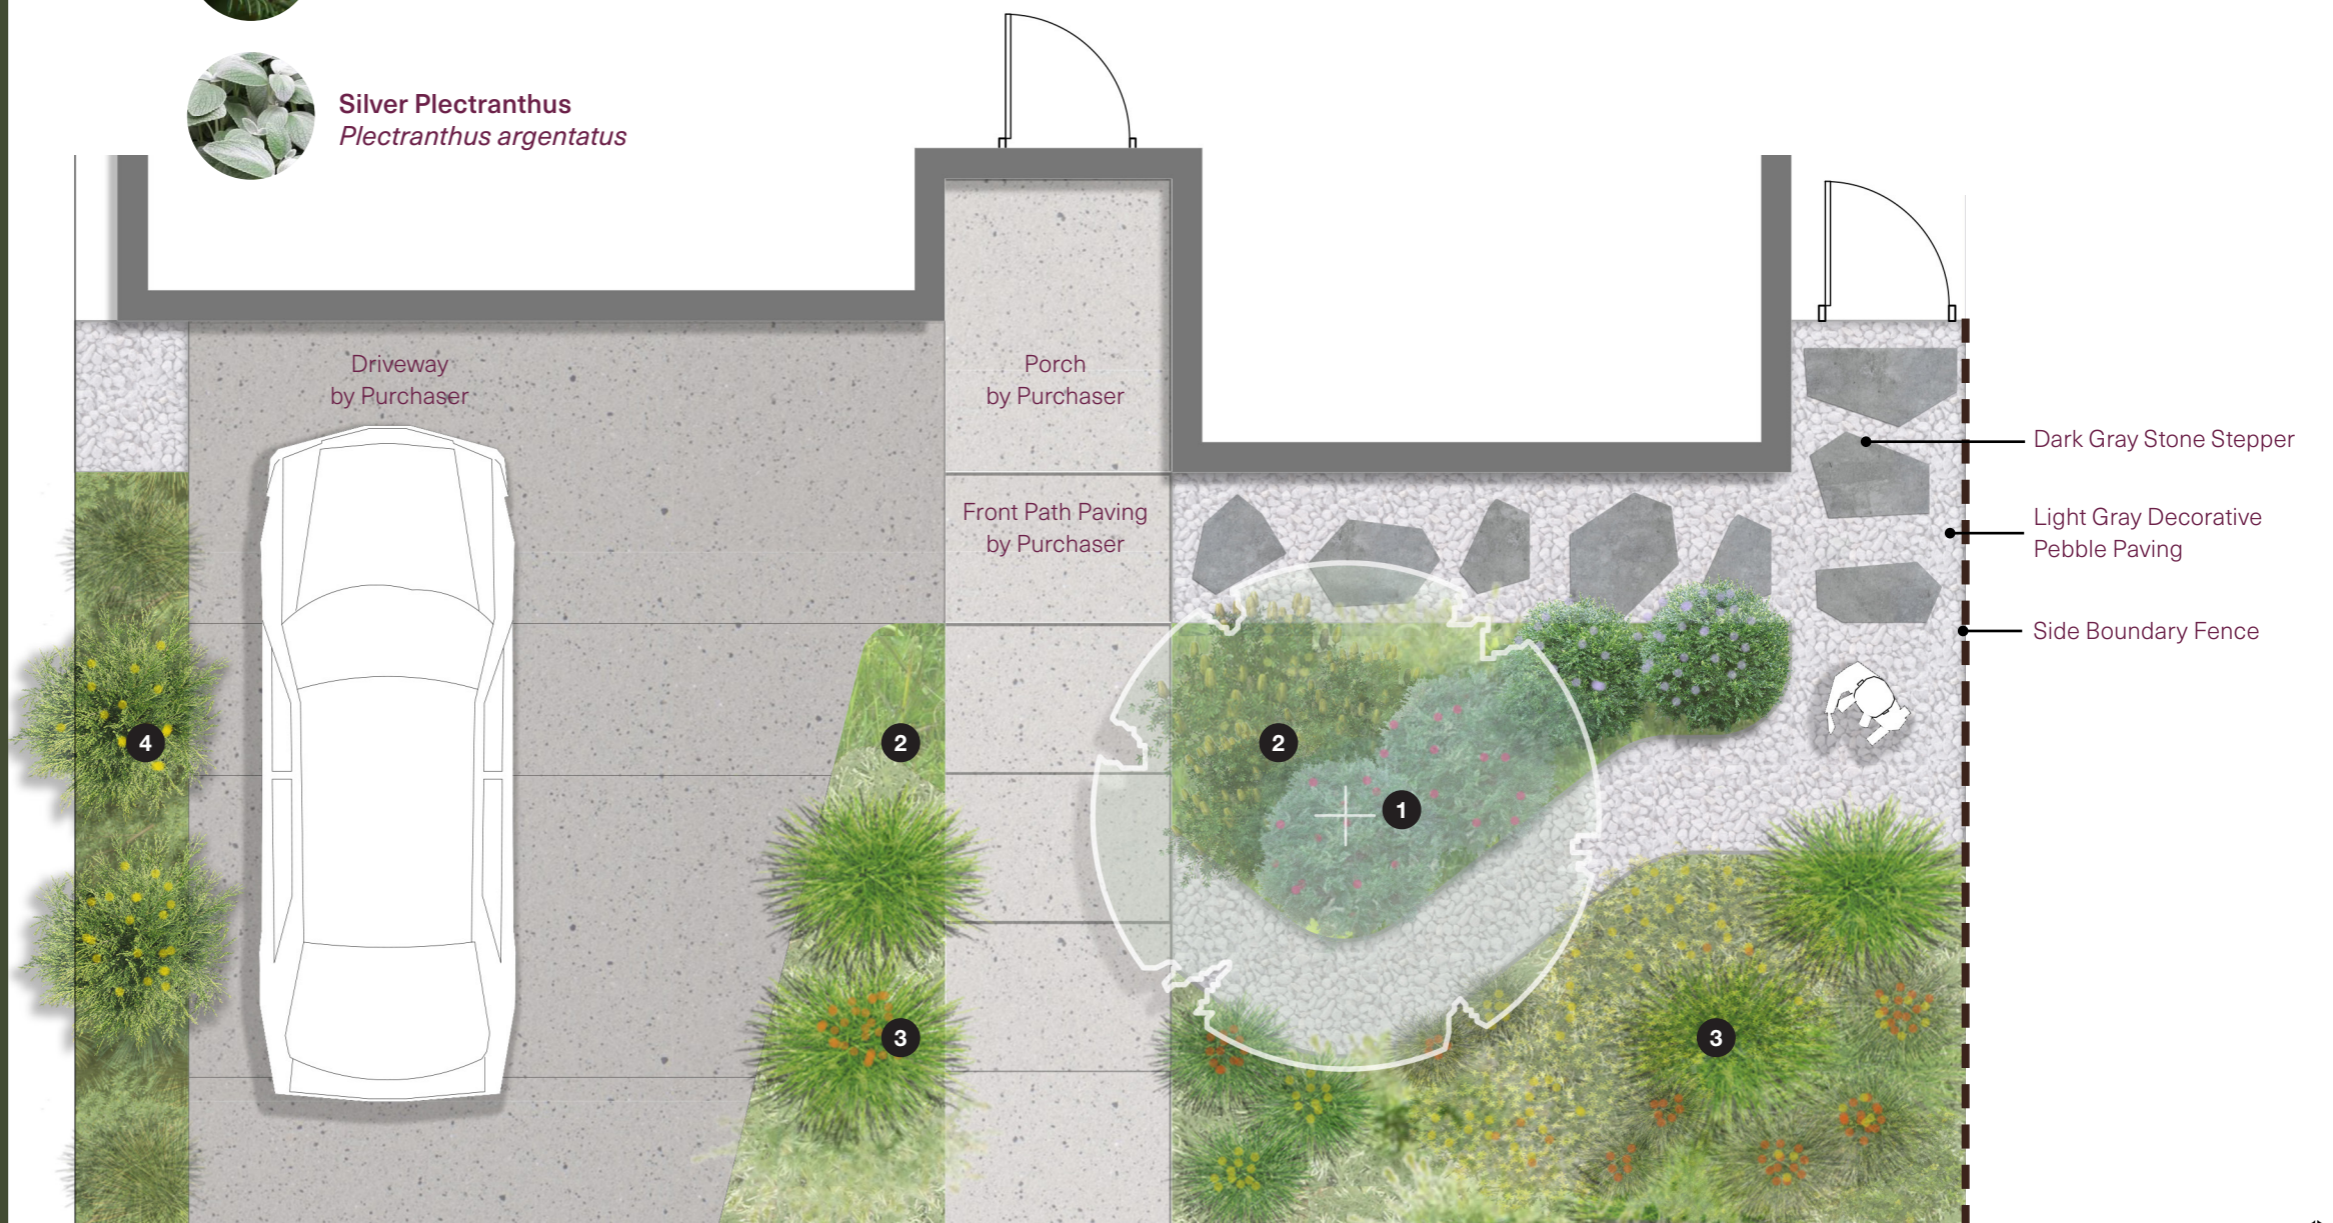

Lime Tuff
Lomandra longifolia 'Lime'

Common Everlasting
Chrysocephalum apiculatum

4. BANKSIA HEDGE

Silver Banksia
Banksia marginata

Common Tussock-grass
Poa labillardierei

Disclaimer: The information contained on this flyer is believed to be correct but is not guaranteed. The landscaping packages list was prepared prior to development approval, statutory approvals and commencement of construction. Prospective purchasers must refer to the contract for sale for the packages. Landscaping packages stated are as intended at the date of publication of this list and are subject to change or substitution in accordance with the contract for sale. Correct as at 05/11/2020. **Note:** the species shown here are indicative only of the plants that will be provided. Mirvac reserves the right to substitute species that will fulfill the same functional design. Plants suitable for shady or semi-shady areas. All garden and lawn areas shown are irrigated. Layouts will be amended to suit individual lot widths and may be amended to accommodate existing services.