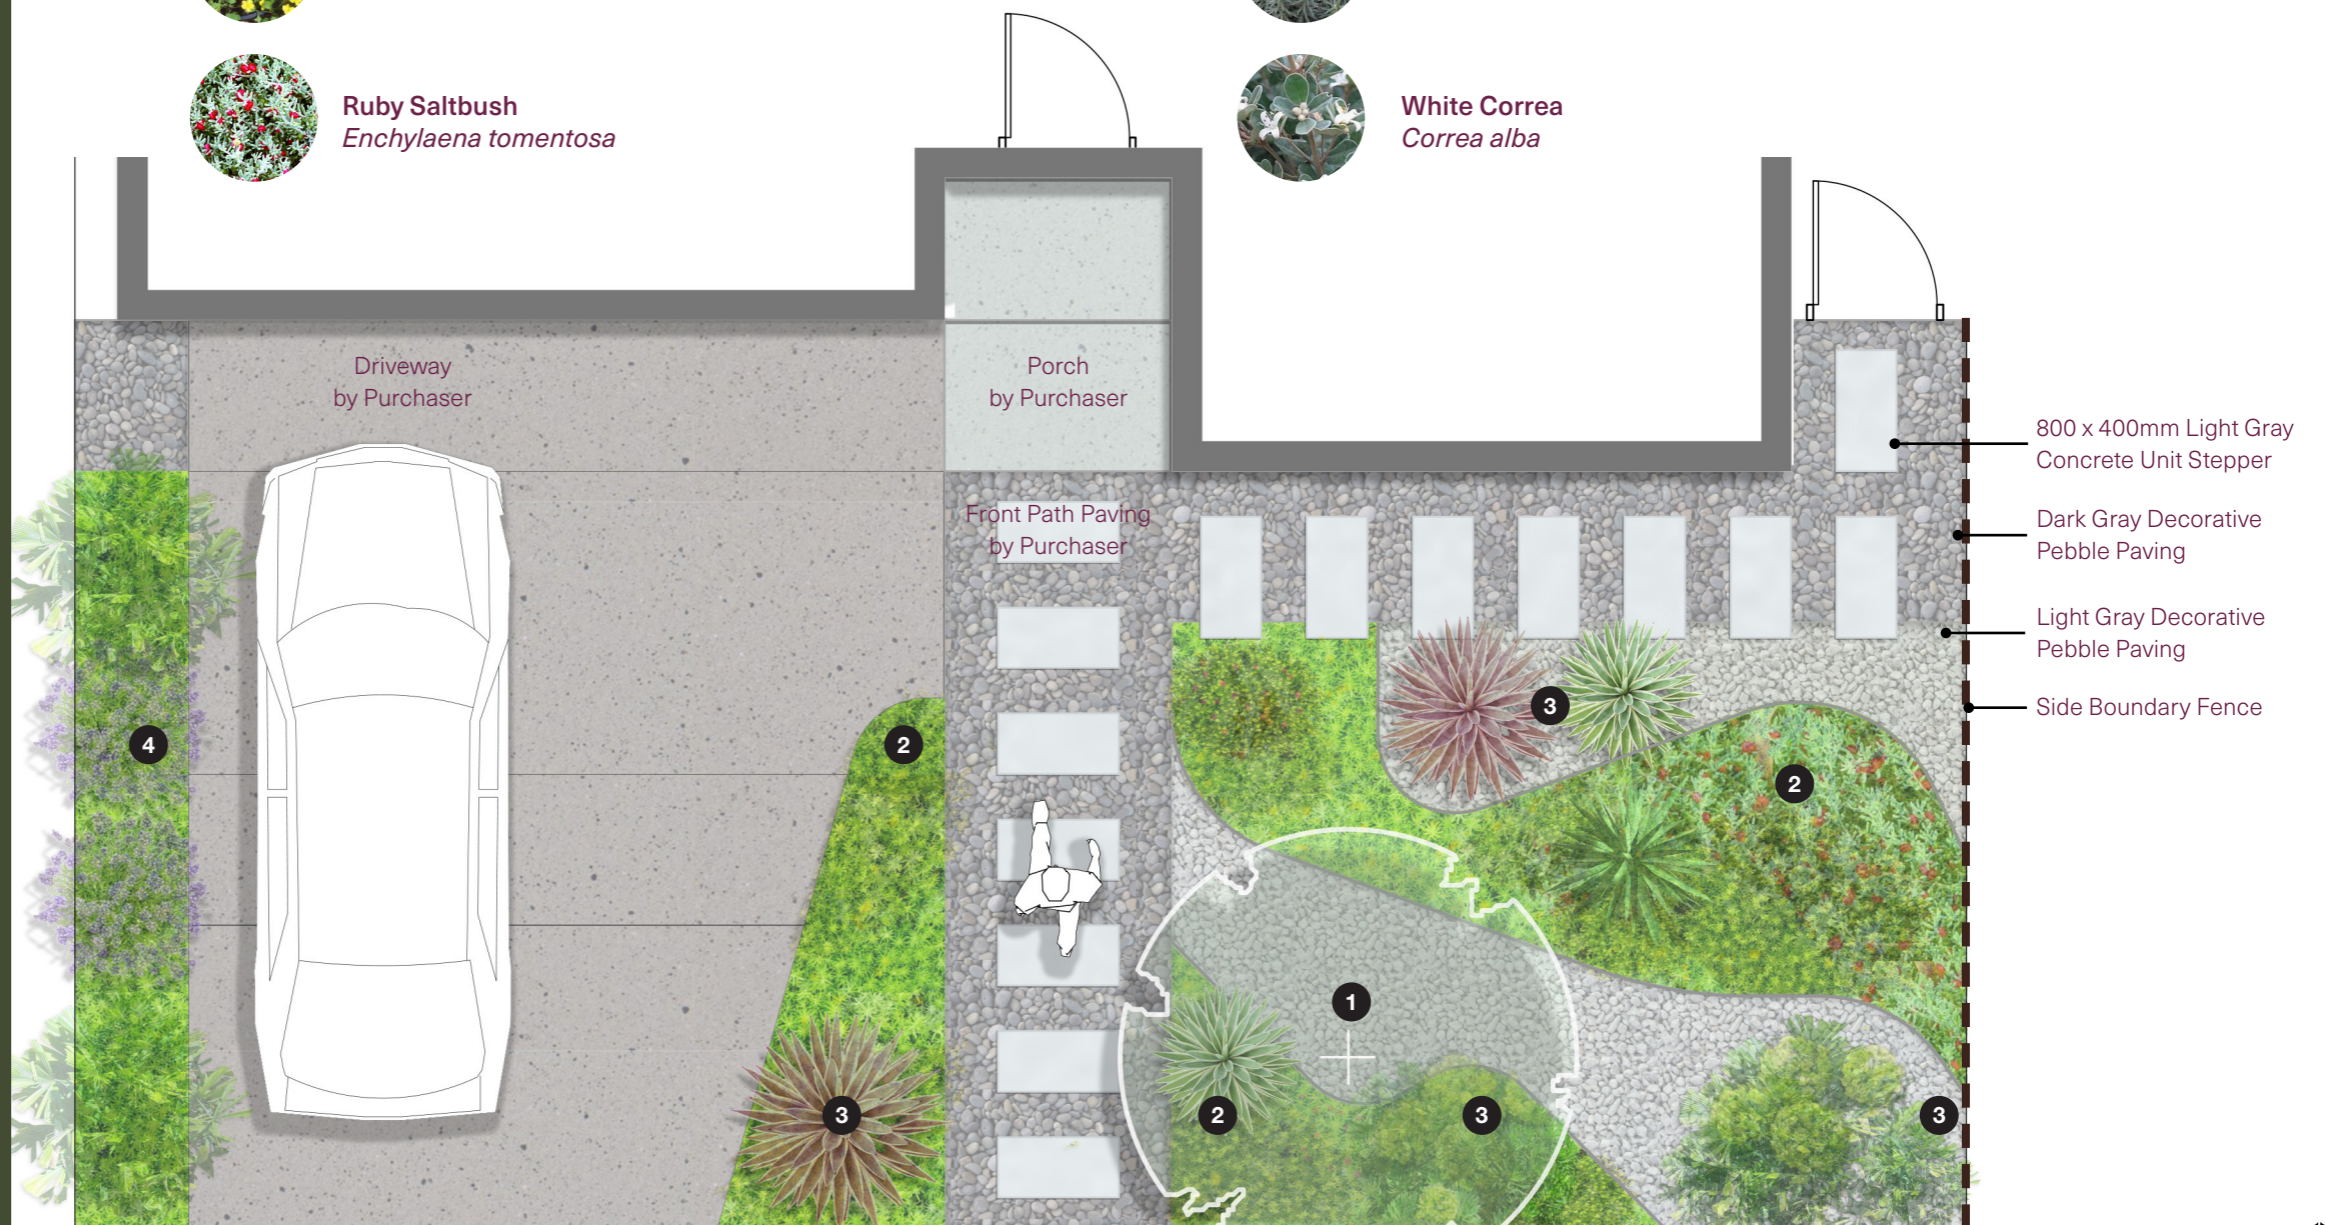

4. FLOWERING EDGE

Lilly Pilly
Acmena smithii 'Dusky'

Pride of Maderia
Echium candicans

White Correa
Correa alba

Disclaimer: The information contained on this flyer is believed to be correct but is not guaranteed. The landscaping packages list was prepared prior to development approval, statutory approvals and commencement of construction. Prospective purchasers must refer to the contract for sale for the packages. Landscaping packages stated are as intended at the date of publication of this list and are subject to change or substitution in accordance with the contract for sale. Correct as at 05/11/2020. **Note:** the species shown here are indicative only of the plants that will be provided. Mirvac reserves the right to substitute species that will fulfill the same functional design. Plants suitable for shady or semi-shady areas. All garden and lawn areas shown are irrigated. Layouts will be amended to suit individual lot widths and may be amended to accommodate existing services.