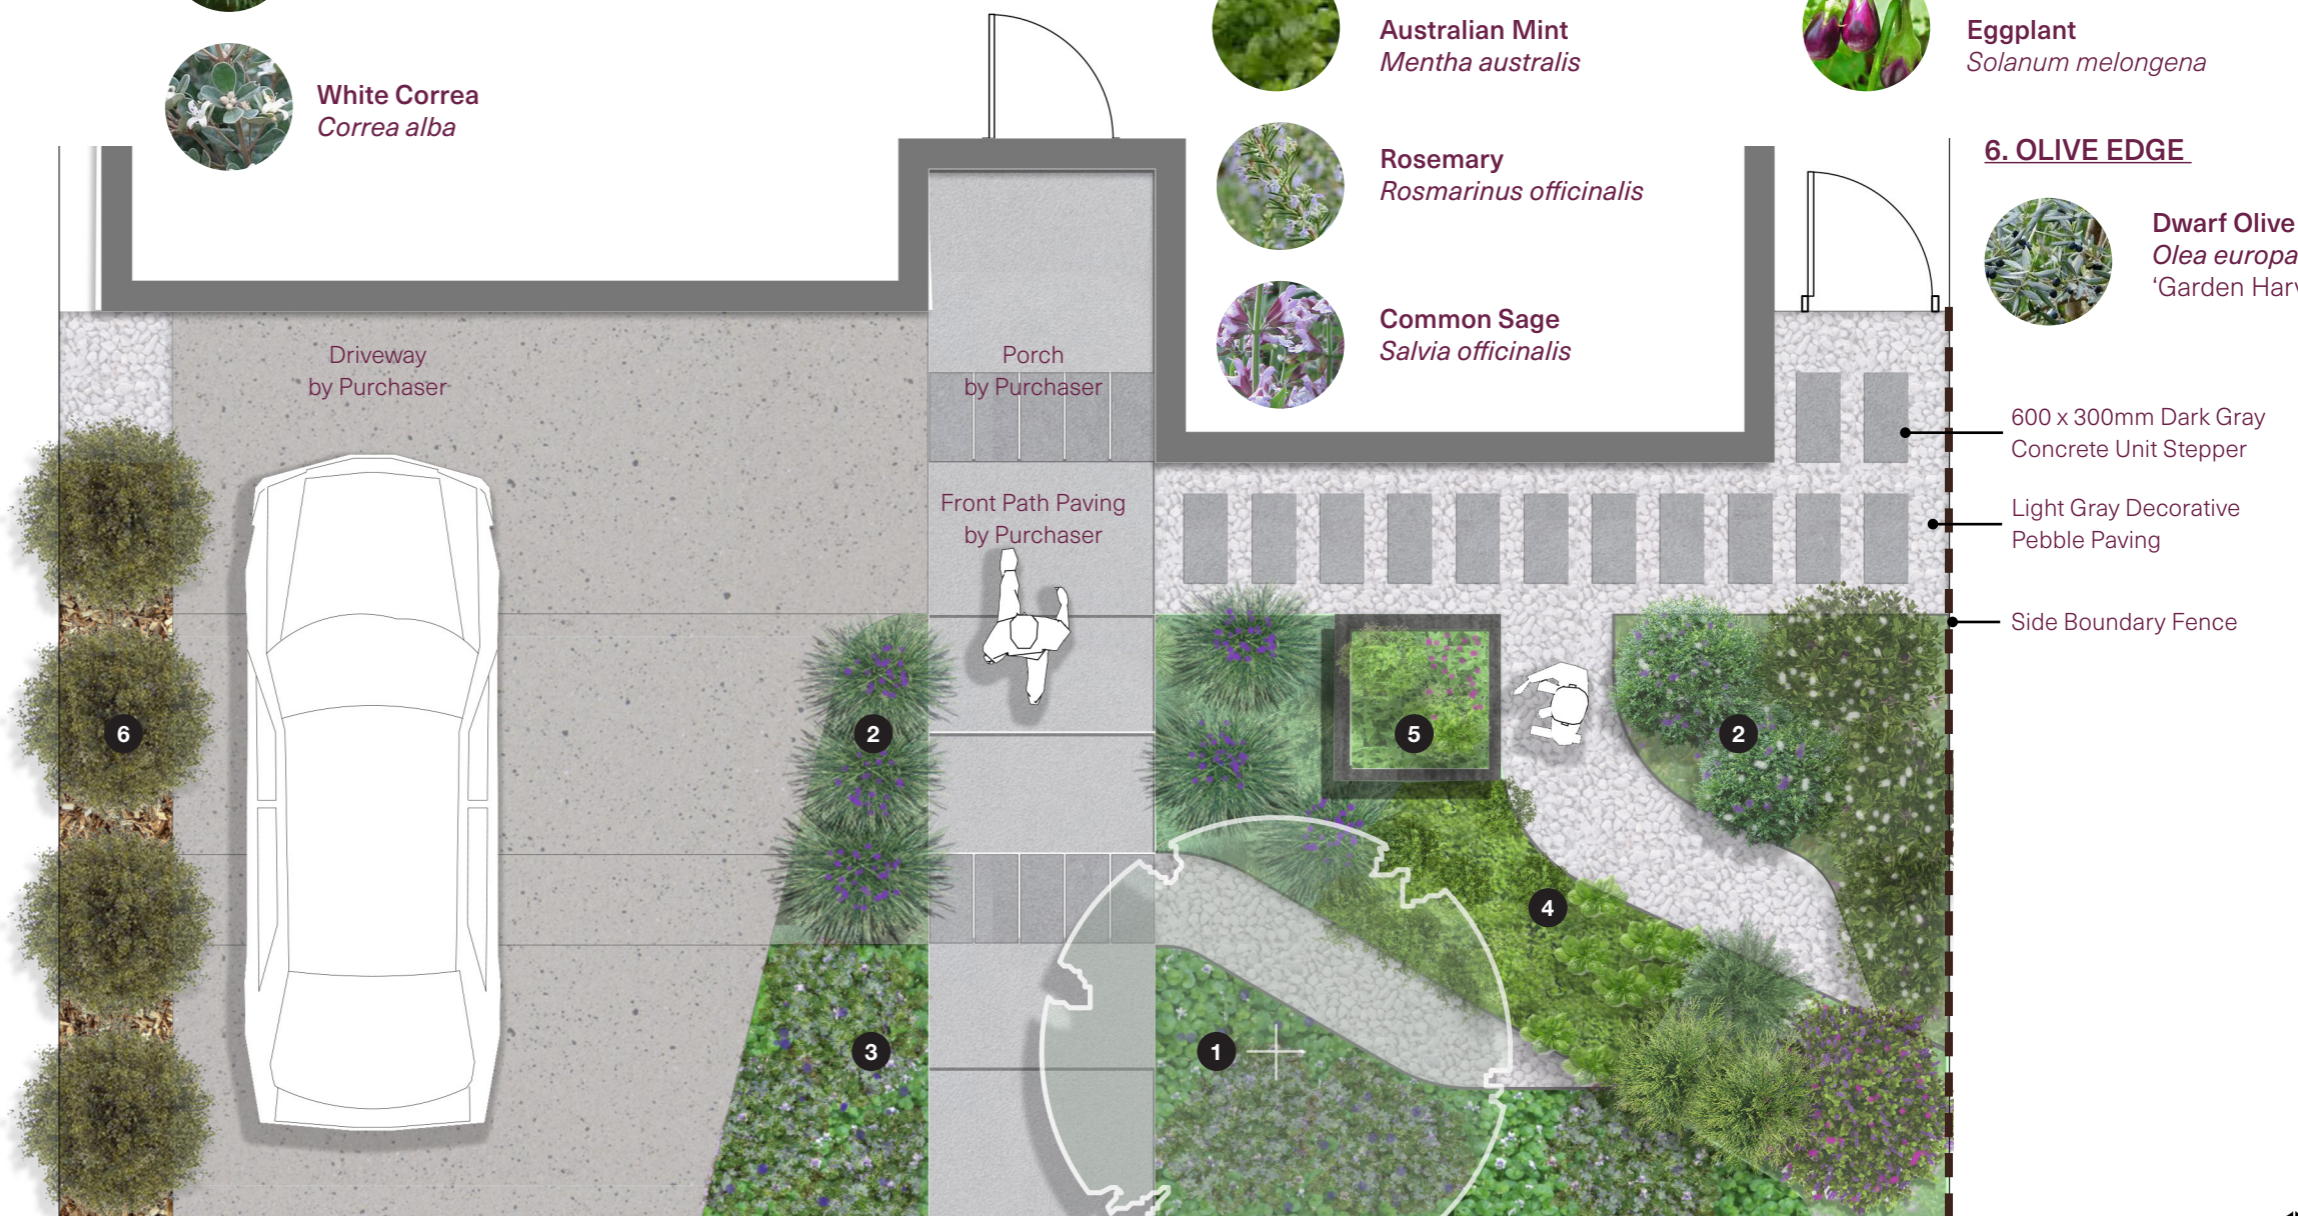

Rainbow Chard
Beta vulgaris subsp. *vulgaris*

Eggplant
Solanum melongena

6. OLIVE EDGE

Dwarf Olive Tree
Olea europaea
'Garden Harvest'

Smiths Lane Landscaping Packages

Contemporary Cottage Garden

Planting Palette

Midnight Mexican Sage
Salvia leucantha 'Midnight'

Azalea 'Autumn Ivory'
Rhododendron hybrid

5. COTTAGE HEDGE

Sweet Viburnum
Viburnum odoratissimum

Disclaimer: The information contained on this flyer is believed to be correct but is not guaranteed. The landscaping packages list was prepared prior to development approval, statutory approvals and commencement of construction. Prospective purchasers must refer to the contract for sale for the packages. Landscaping packages stated are as intended at the date of publication of this list and are subject to change or substitution in accordance with the contract for sale. Correct as at 05/11/2020. **Note:** the species shown here are indicative only of the plants that will be provided. Mirvac reserves the right to substitute species that will fulfill the same functional design. Plants suitable for shady or semi-shady areas. All garden and lawn areas shown are irrigated. Layouts will be amended to suit individual lot widths and may be amended to accommodate existing services.